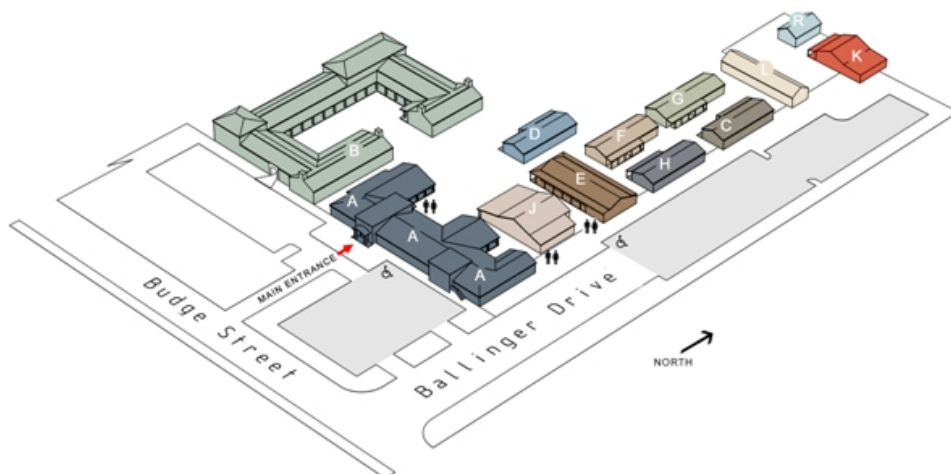

Where is the Learner Services team located?

Rachel Rees - 2023-02-02 - Study and learning

Nelson students: You'll find Learner Services in the Library Learning Centre in M Block. For easy access, enter from Alton Street.

Marlborough students: You'll find Learner Services in the Administration Office area in A Block. For easy access, go to the main entrance from Budge Street.

Related Content

- [What if I need help with my studies?](#)
- [I feel overwhelmed by my timetable. Who can I go to for help with organisation?](#)
- [There are so many readings to do each week, I need to speed up. Is there a more](#)