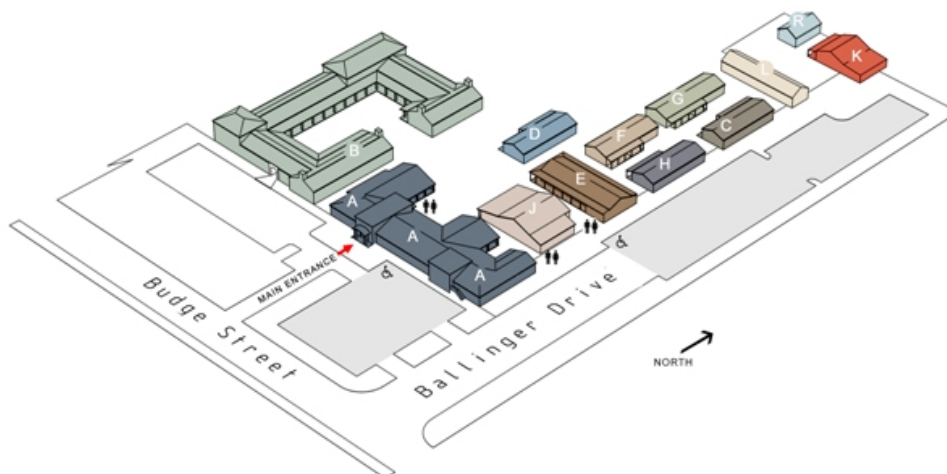

Where is the Learner Services team located?

Rachel Rees - 2023-02-02 - Study and learning

Nelson students: You'll find Learner Services in the Library Learning Centre in M Block. For easy access, enter from Alton Street.

Marlborough students: You'll find Learner Services in the Administration Office area in A Block. For easy access, go to the main entrance from Budge Street.

Related Content

- [What if I need help with my studies?](#)
- [I feel overwhelmed by my timetable. Who can I go to for help with organisation?](#)
- [There are so many readings to do each week, I need to speed up. Is there a more](#)