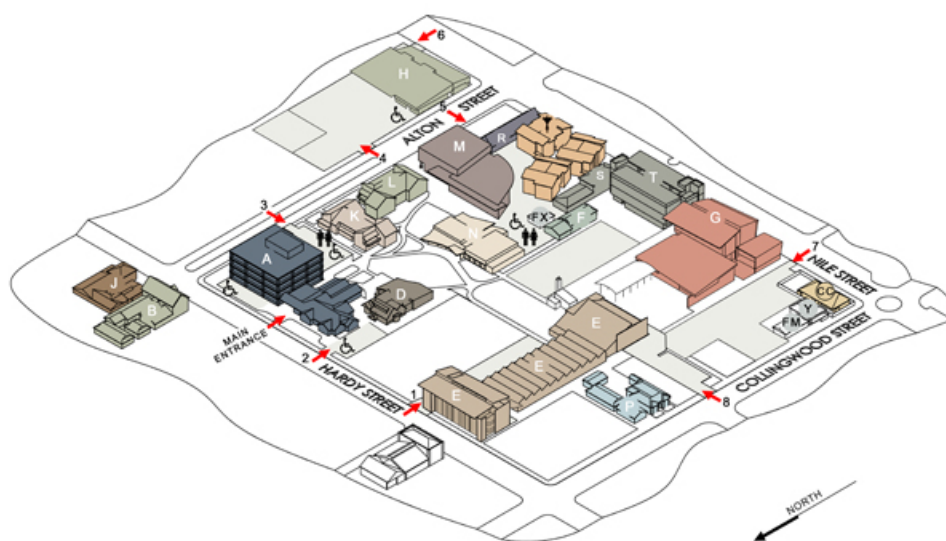

Where is the Learner Services team located?

Rachel Rees - 2023-02-02 - Study and learning

Nelson students: You'll find Learner Services in the Library Learning Centre in M Block. For easy access, enter from Alton Street.

Marlborough students: You'll find Learner Services in the Administration Office area in A Block. For easy access, go to the main entrance from Budge Street.

Related Content

- [What if I need help with my studies?](#)
- [I feel overwhelmed by my timetable. Who can I go to for help with organisation?](#)
- [There are so many readings to do each week, I need to speed up. Is there a more](#)