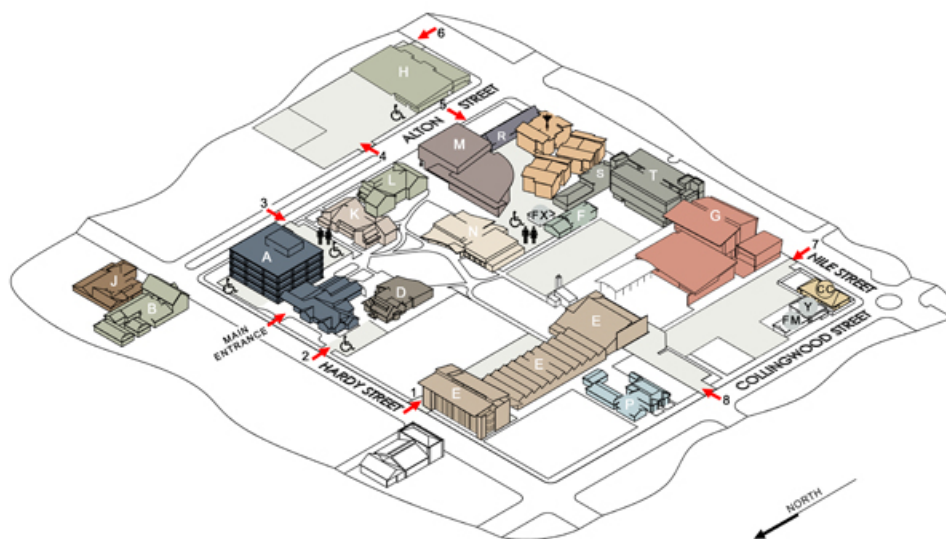

## Where is the Learner Services team located?

Rachel Rees - 2023-02-02 - Study and learning

Nelson students: You'll find Learner Services in the Library Learning Centre in M Block. For easy access, enter from Alton Street.

Marlborough students: You'll find Learner Services in the Administration Office area in A Block. For easy access, go to the main entrance from Budge Street.