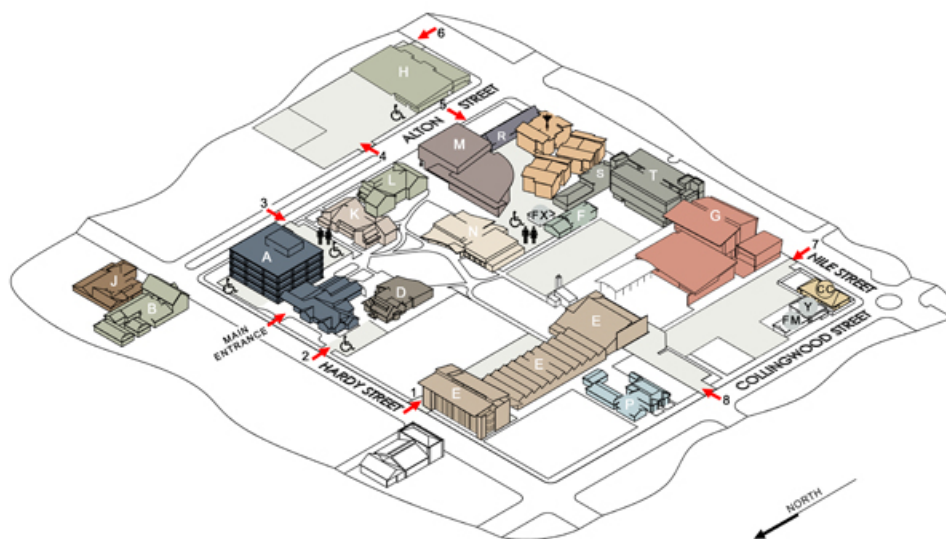

Where is the Learner Services team located?

Rachel Rees - 2023-02-02 - Study and learning

Nelson students: You'll find Learner Services in the Library Learning Centre in M Block. For easy access, enter from Alton Street.

Marlborough students: You'll find Learner Services in the Administration Office area in A Block. For easy access, go to the main entrance from Budge Street.

Related Content

- [What if I need help with my studies?](#)
- [I feel overwhelmed by my timetable. Who can I go to for help with organisation?](#)
- [There are so many readings to do each week, I need to speed up. Is there a more](#)