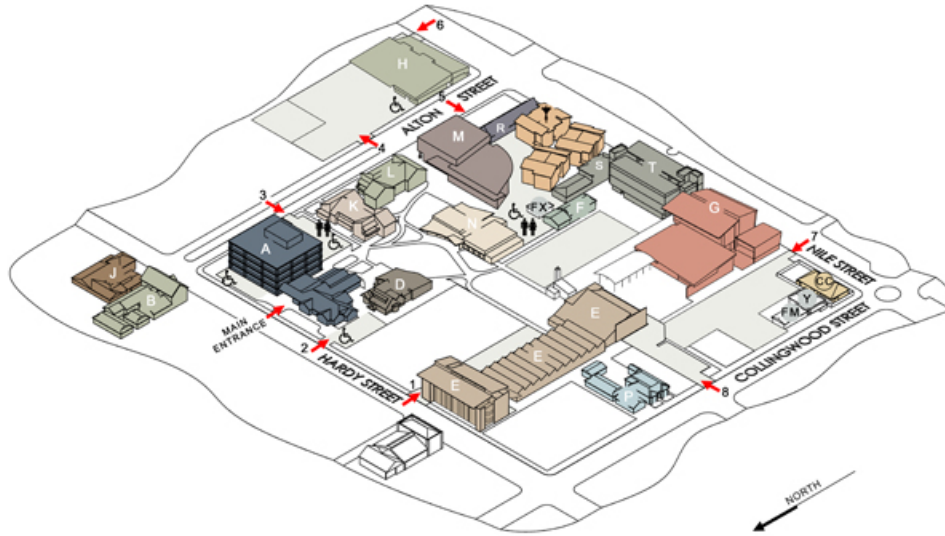

Where is the Learner Services centre located?

Nelson students: You'll find Learner Services in the Library Learning Centre in M Block. For easy access, enter from Alton Street.

Marlborough students: You'll find Learner Services in the Administration Office area in A Block. For easy access, go to the main entrance from Budge Street.