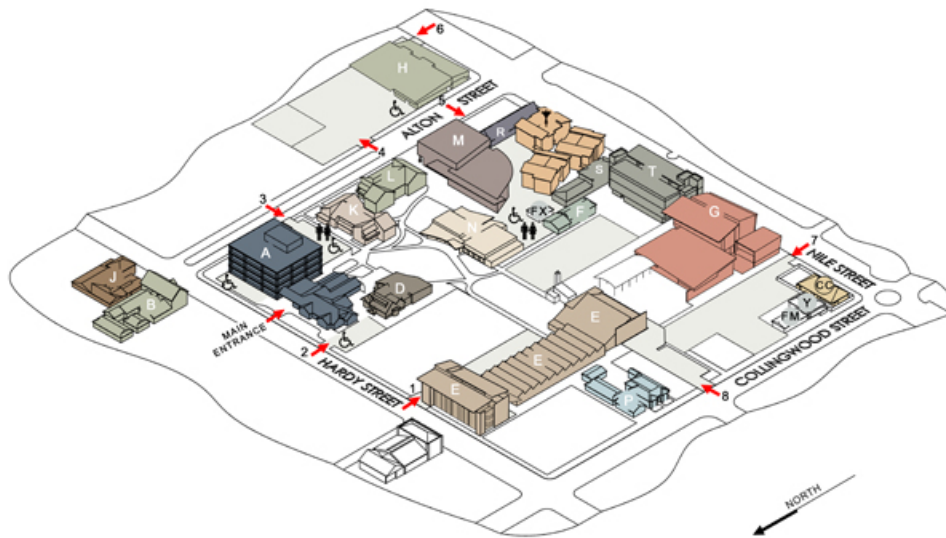

Where is the Learner Services centre located?

Rachel Rees - 2016-04-07 - [Study and learning](#)

Nelson students: You'll find Learner Services in the Library Learning Centre in M Block. For easy access, enter from Alton Street.

Marlborough students: You'll find Learner Services in the Administration Office area in A Block. For easy access, go to the main entrance from Budge Street.

Related Content

- [What if I need help with my studies?](#)
- [I feel overwhelmed by my timetable. Who can I go to for help with organisation?](#)
- [There are so many readings to do each week, I need to speed up. Is there a more effective way?](#)
- [What is the Library Learning Centre?](#)
- [How can the Learner Services Team help me?](#)