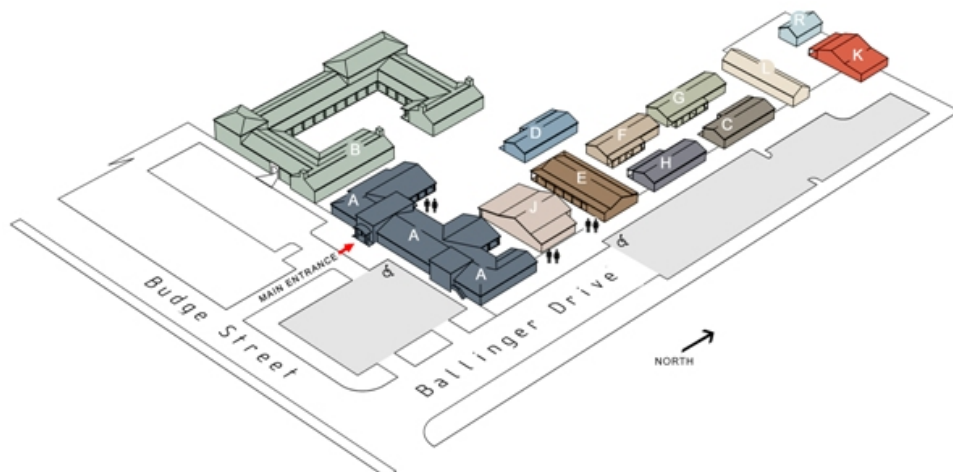

Where is the Learner Services centre located?

Rachel Rees - 2016-04-07 - [Study and learning](#)

Nelson students: You'll find Learner Services in the Library Learning Centre in M Block. For easy access, enter from Alton Street.

Marlborough students: You'll find Learner Services in the Administration Office area in A Block. For easy access, go to the main entrance from Budge Street.

Related Content

- [What if I need help with my studies?](#)
- [I feel overwhelmed by my timetable. Who can I go to for help with organisation?](#)
- [There are so many readings to do each week, I need to speed up. Is there a more effective way?](#)
- [What is the Library Learning Centre?](#)
- [How can the Learner Services Team help me?](#)