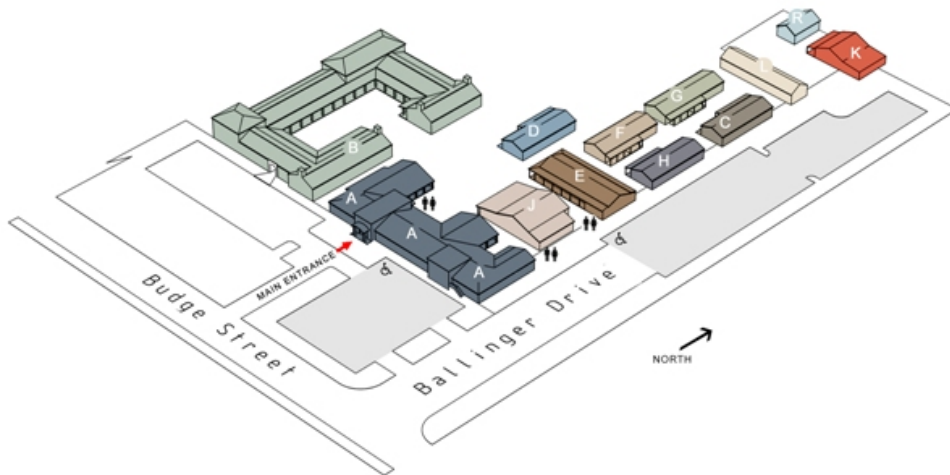

Where is the Learner Services centre located?

Nelson students: You'll find Learner Services in the Library Learning Centre in M Block. For easy access, enter from Alton Street.

Marlborough students: You'll find Learner Services in the Administration Office area in A Block. For easy access, go to the main entrance from Budge Street.