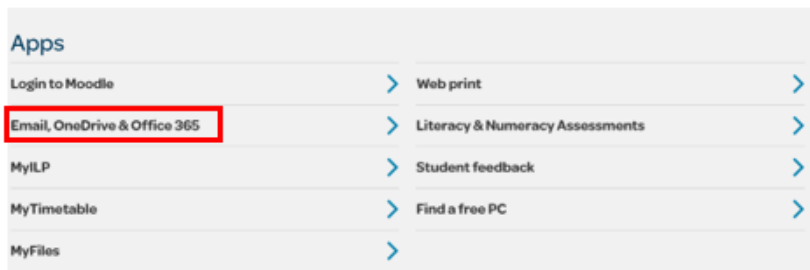

This will redirect you to NMIT login page. Please enter your username and password and hit Sign in.
(Username: Firstname-Lastname)

A screenshot of the NMIT login page. It features a red-bordered box containing the text 'Sign in with your NMIT account'. Below this text are two input fields: the first is labeled 'Firstname-Lastname' and the second is a password field with a masked password '*****'. A blue 'Sign in' button is located at the bottom of the box.