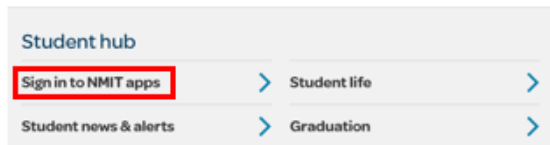

Once the page loaded scroll down a bit and select the Email, OneDrive & Office 365 App.