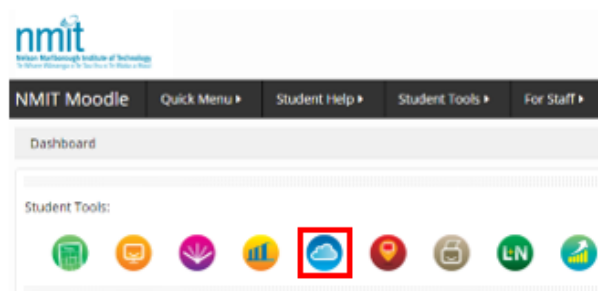

This will open your email account and you can find all your NMIT emails.