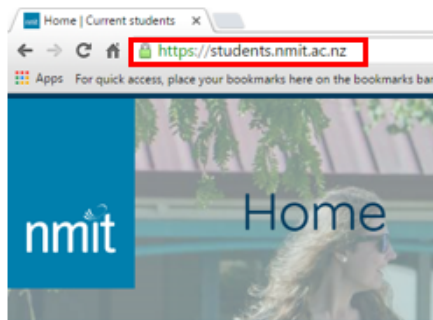

Find the Cloud icon in the Student tools area.

This will open your email account and you can find all your NMIT emails.

Accessing via NMIT Student Hub

Access NMIT's Student Hub using any web browser.

<https://students.nmit.ac.nz>

Scroll down to Student hub and select Sign in to NMIT Apps.

Once the page loaded scroll down a bit and select the Email, OneDrive & Office 365 App.

This will redirect you to NMIT login page. Please enter your username and password and hit Sign in.
(Username: Firstname-Lastname)