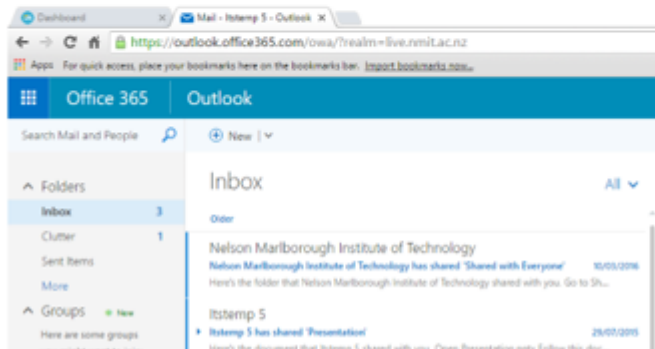

Sign in with your NMIT account

Firstname-Lastname

*****

Sign in

This will open your email account and student you find all your NMIT emails.

<!--