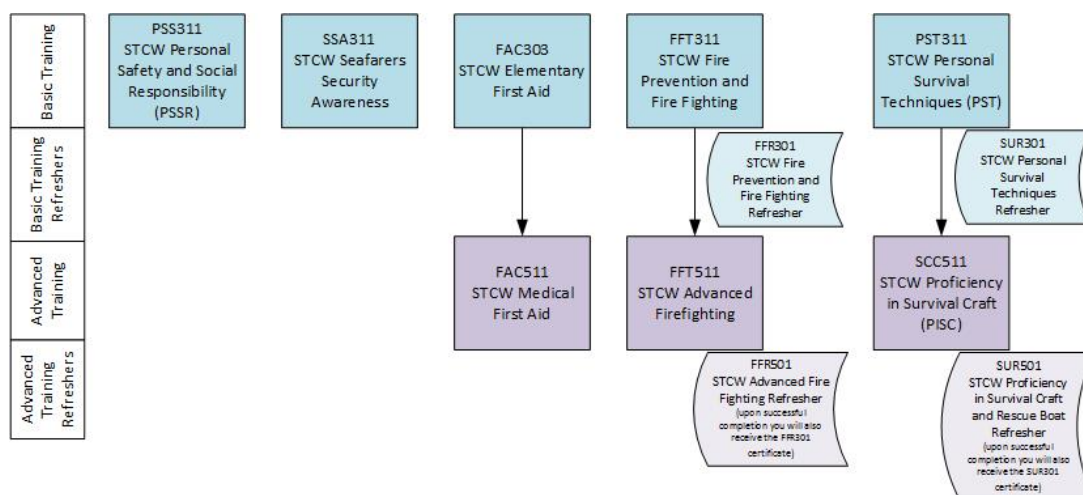

## How does refresher training work?

Angela Scott - 2018-05-31 - Maritime short courses

Students who complete the Basic Training course will need to undertake refresher training for STCW Fire Prevention and Fire Fighting and STCW Personal Survival techniques, within five years of first issue. Expiry dates are printed on the certificates.

NOTE: STCW Elementary First Aid, STCW Personal Safety and Social Responsibility and STCW Seafarers Security Awareness do not require refresher training.

Students who complete the Advanced training will need to undertake the Refresher training for STCW Proficiency in Survival Craft and STCW Advanced Fire Fighting within five years of first issue. Expiry dates are printed on the certificates.

NOTE: STCW Medical First Aid does not require refresher training.