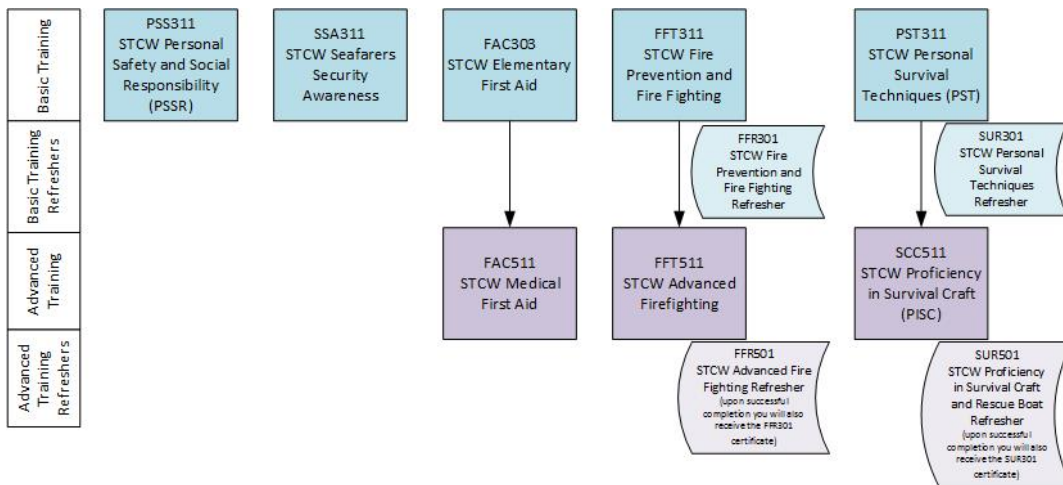

## How does refresher training work?

Students who complete the Basic Training course will need to undertake refresher training for STCW Fire Prevention and Fire Fighting and STCW Personal Survival techniques, within five years of first issue. Expiry dates are printed on the certificates.

NOTE: STCW Elementary First Aid, STCW Personal Safety and Social Responsibility and STCW Seafarers Security Awareness do not require refresher training.

Students who complete the Advanced training will need to undertake the Refresher training for STCW Proficiency in Survival Craft and STCW Advanced Fire Fighting within five years of first issue. Expiry dates are printed on the certificates.

NOTE: STCW Medical First Aid does not require refresher training.