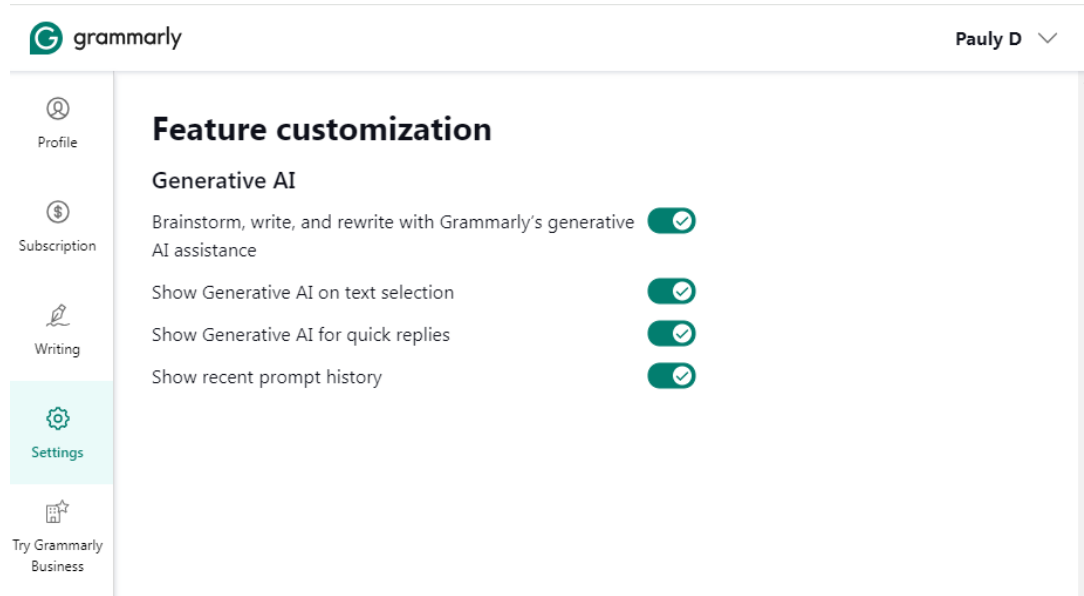

How do I deactivate Generative AI in Grammarly?

Paul Devine - 2024-05-08 - Moodle

To deactivate Generative AI in Grammarly:

1. Go to **MyGrammarly > Account > Settings > Feature customisation:**