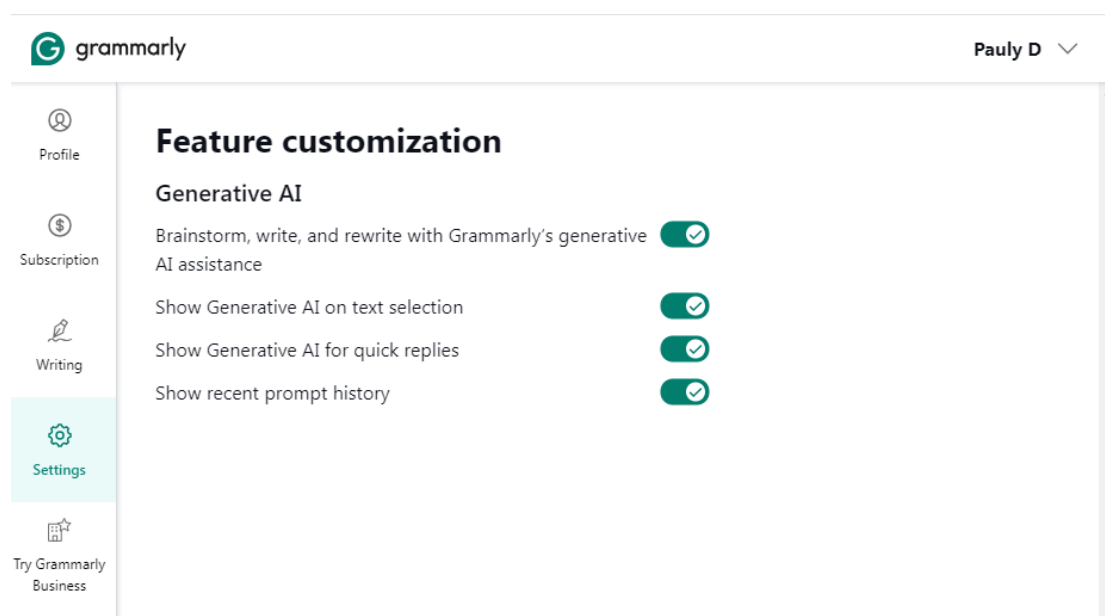

How do I deactivate Generative AI in Grammarly?

Paul Devine - 2025-09-04 - [Moodle](#)

Please note: if you are using Grammarly EDU provided by NMIT, Generative AI has already been deactivated. Grammarly EDU can be accessed as part of a support plan for students with accessibility needs.

To deactivate Generative AI in Grammarly:

1. Go to **MyGrammarly > Account > Settings > Feature customisation:**